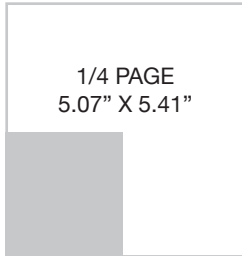

AD SIZES

Monthly Rates - Black & White

SIZE	RATE
FULL	\$425
3/4	\$330
5/8	\$300
1/2	\$240
1/4	\$175
1/8	\$90

Process Color - \$130

Consecutive Months - Discounts

3 Months 5%

6 Months 10%

12 Months 20%