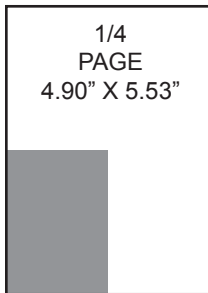

AD SIZES

Monthly Rates - Black & White

SIZE	RATE
FULL	\$425
3/4	\$330
5/8	\$300
1/2	\$240
1/4	\$175
1/8	\$90

Process Color - \$130

Consecutive Months - Discounts

3 Months 5%

6 Months 10%

12 Months 20%