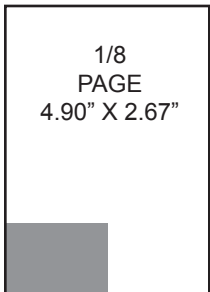

AD SIZES

Monthly Rates - Black & White

SIZE	RATE
FULL	\$425
3/4	\$330
5/8	\$300
1/2	\$240
1/4	\$175
1/8	\$90

Process Color - \$130

Consecutive Months - Discounts

3 Months 5%

6 Months 10%

12 Months 20%